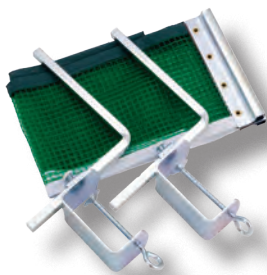

\$24.70 set

0.5" TABLE TENNIS NET & POST SET PN103

- Tie on net
- 1/2" Metal posts

\$10.30 set

1" TABLE TENNIS NET & POST SET PN104

- Screw on net
- 1" Metal spikes

\$16.02 set

2" TABLE TENNIS NET & POST SET PN105