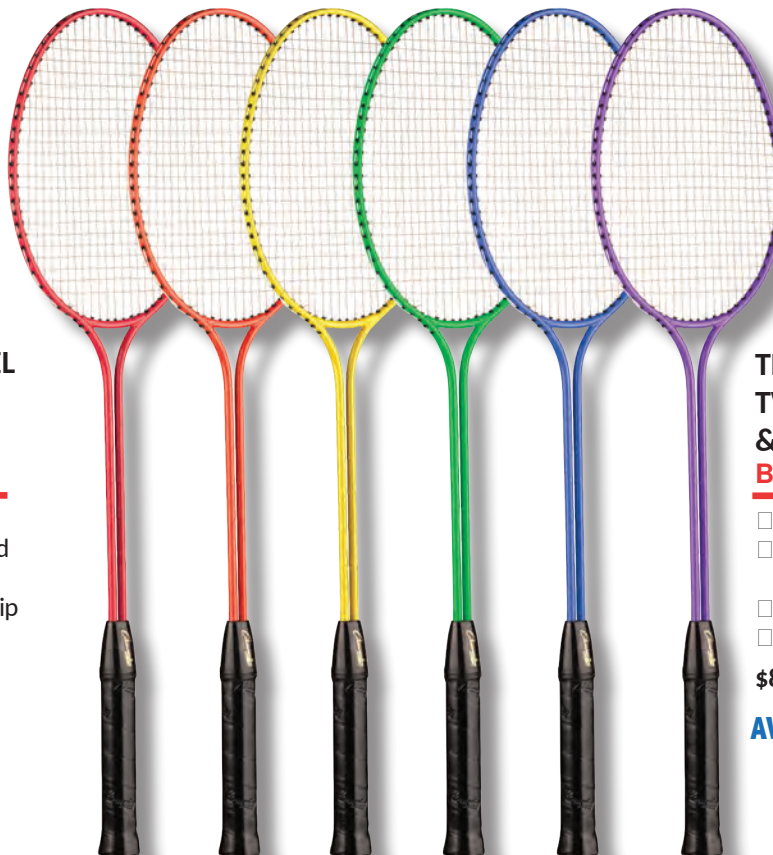

**TEMPERED STEEL
TWIN-SHAFT
& FRAME
BR30**

- ☐ Official size: 26"L
- ☐ Heavy-duty braided nylon strings
- ☐ Dimpled leather grip

$14.81 each

**TEMPERED STEEL
TWIN-SHAFT
& FRAME SET
BR30SET**

- ☐ Official size: 26"L
- ☐ Heavy-duty braided nylon strings
- ☐ Dimpled leather grip
- ☐ Set of 6 colors

$88.89 set

**AVAILABLE SPRING
2018**

NEW!