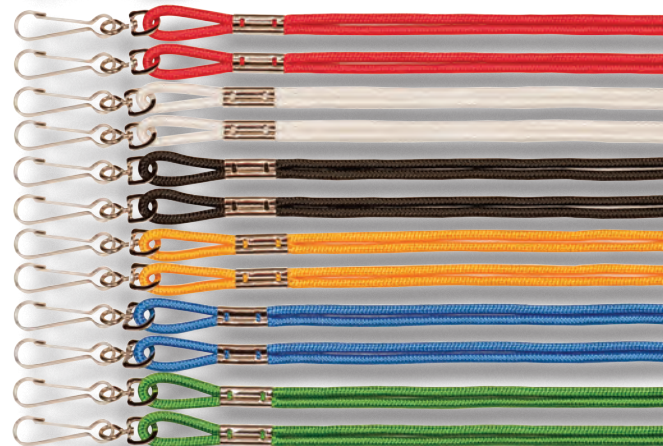

WHISTLE & LANYARD
BP601 **R**

- 601 Whistle and 125-BK lanyard
- Blister pack

\$19.08 dozen

ASSORTED NEON NYLON LANYARD
127ASST **R**

- 6 Assorted neon colors
- 12 to a display card

\$8.04 dozen

HEAVY NYLON LANYARD
125 **R**