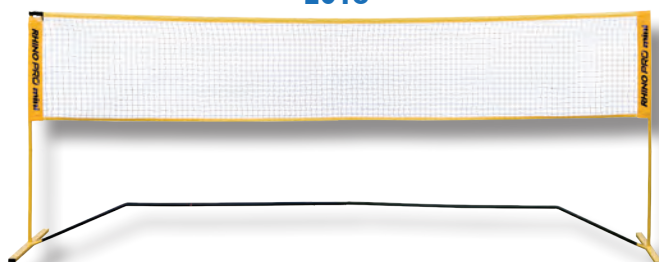

PA14SET ^R

- ☐ Same as the PA20SET but size 14'W x 61'H

$162.80 set

AVAILABLE SPRING
2018

AVAILABLE SPRING
2018

RHINO PRO MINI PORT-A-NET SET

NEW!

PA10SET

- ☐ Durable powder-coated oval steel frame requires no extra weight for stability
- ☐ On-court and off-court use
- ☐ 12 ply - 1.5" durable mesh black PE net
- ☐ Fits easily into a durable nylon bag
- ☐ 10'W & adjustable from 33"H to 63"H

$124.71 set

RHINO PRO MAX PORT-A-NET SET

NEW!