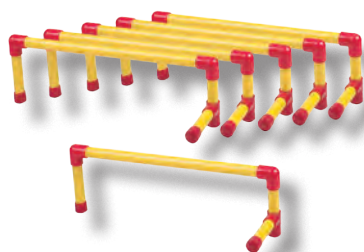

ULTRA HURDLE SETS UH6SET

- ☐ Lightweight, high impact ABS
- ☐ Three-point stability base improves safety on all surfaces
- ☐ Hurdles stack for easy storage
- ☐ Fixed height 6"H
- ☐ Each hurdle is 20"W
- ☐ Set of 6

$119.31 set