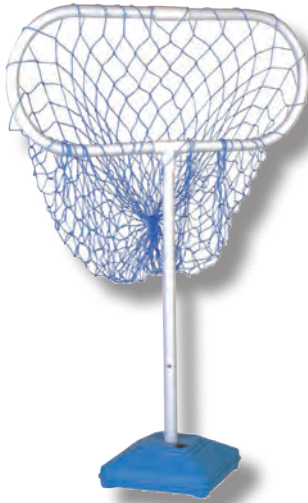

DISC TARGET NET FSGAME ^A

- ☐ Use inside or outside for a variety of flying disc games
- ☐ Opening is 14" x 30"
- ☐ Height can be adjusted from 24", 34" or 36"
- ☐ Fill base with water or sand for greater stability
- ☐ Blue/White

$53.44 each