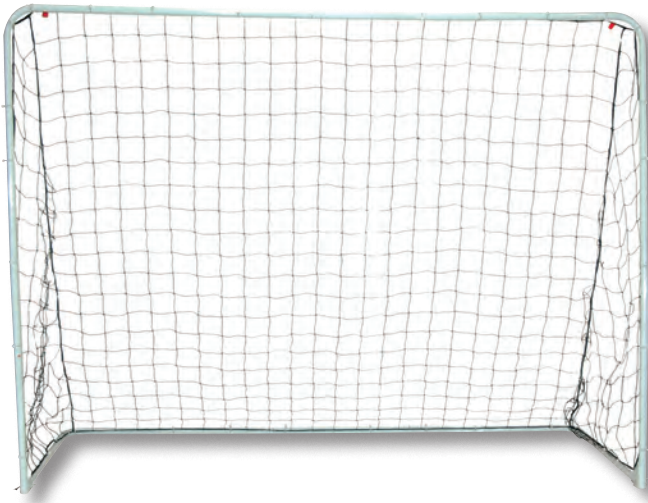

EASY FOLD SOCCER GOAL

SG86

- ☐ 1.5" Welded steel frame
- ☐ Heavy-duty PE net with Velcro® corner loops
- ☐ Easy fold hinges with locking pin system
- ☐ Folds flat for easy storage
- ☐ **Sold as each**
- ☐ 8' x 6'

$108.40 each