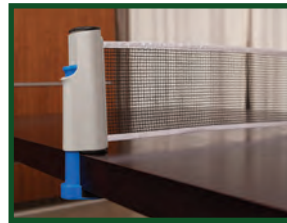

TABLE TENNIS SET AWTSET ^R

- ☐ Compact design
- ☐ Easy to store & take anywhere
- ☐ Versatile & attaches to any table top measuring 75"W & 1.75"
- ☐ Includes expandable/retractable net with post, 2 paddles, 3 balls & mesh carry/storage bag
- ☐ Extend net, clamp down & ready to play

$24.70 set

0.5" TABLE TENNIS NET & POST SET PN103

- ☐ Tie on net
- ☐ 1/2" Metal posts

$10.30 set

1" TABLE TENNIS NET & POST SET PN104

- ☐ Screw on net
- ☐ 1" Metal spikes

$16.02 set

2" TABLE TENNIS NET & POST SET PN105

- ☐ Slip on net
- ☐ 2"H adjustable metal posts

$22.48 set

**NEWLY
DESIGNED**