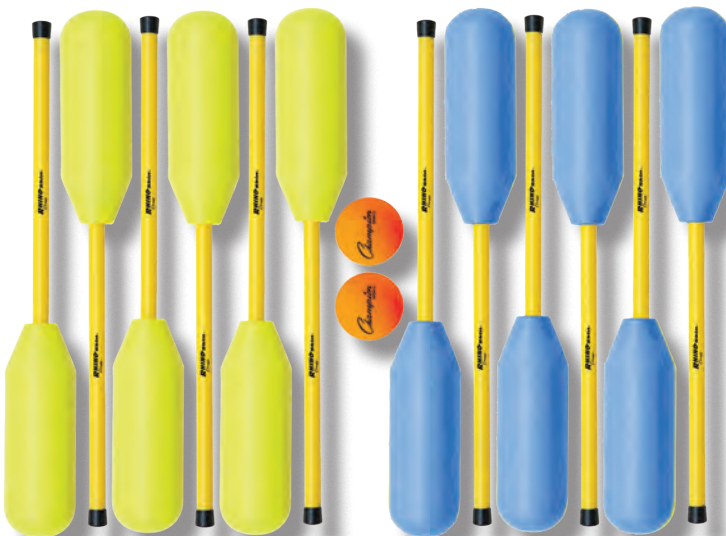

\$4.94 each

**SCOOTER BOARD
HOCKEY SET
FHSSET**

- Hockey blade style set
- 12 Short-handled sticks (6 Red & 6 Yellow)
- 1 Hockey ball & 1 Puck

\$51.90 set

**SOFT POLO SET
PXSET**

- 24"L sticks
- Rhino Skin® coated foam heads
- 12 Sticks (6 Blue & 6 Yellow)
- Two 7" foam balls

\$172.67 set

**RHINO SKIN® POLO SET
RSPOLSET**

- Made from our unique, indestructible coating Rhino Skin®
- Round foam head is lightweight
- Resists wear & tear
- 30"L plastic shaft offers a comfortable grip
- 12 Sticks (6 Blue & 6 Yellow)
- Two 6" Orange Rhino Skin® foam balls