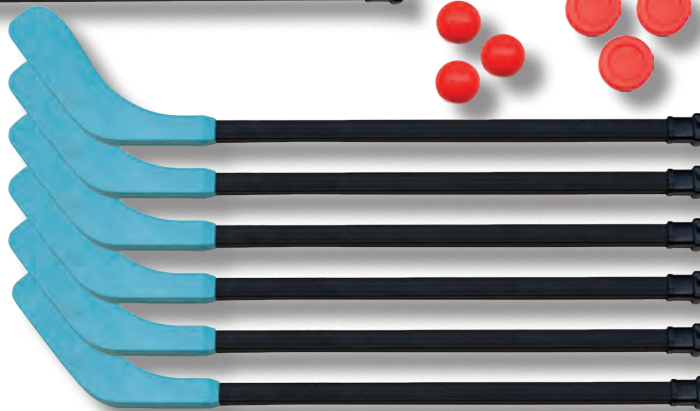

RHINO SKIN® HOCKEY SET RSHOCKEYSET

- ☐ Made from the same indestructible Rhino Skin® coating as our famous Rhino Skin® ball products
- ☐ Extra-large foam blade is lightweight
- ☐ Able to resist wear & tear
- ☐ 36"L plastic shaft offers a comfortable grip
- ☐ 12 Sticks (6 Blue & 6 Yellow)
- ☐ 3 Orange polyurethane pucks & 3 Orange polyurethane balls

$383.64 set