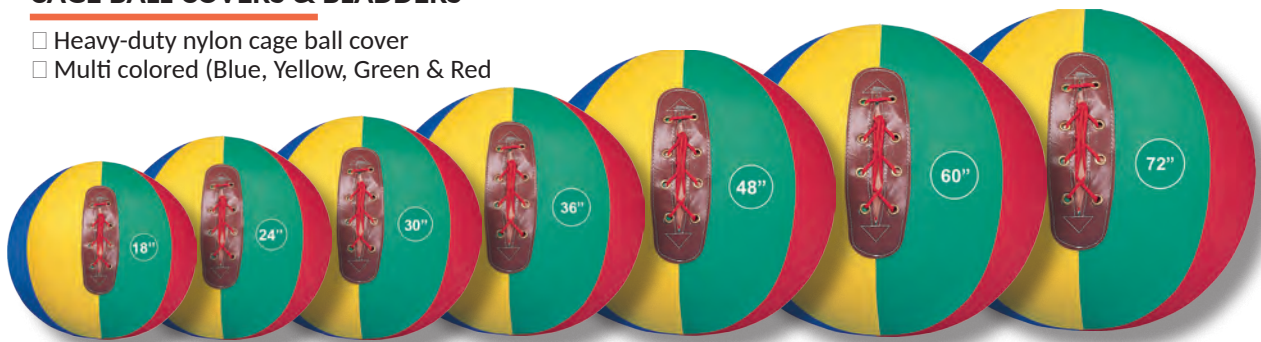

CAGE BALL COVERS & BLADDERS

- ☐ Heavy-duty nylon cage ball cover
- ☐ Multi colored (Blue, Yellow, Green & Red)

CAGE BALL COVER

- ☐ Heavy-duty nylon cage ball cover

ITEM	DIAMETER	PRICE
CBC18	18"	$15.86 ea
CBC24	24"	$23.44 ea
CBC30	30"	$30.96 ea
CBC36	36"	$41.06 ea
CBC48	48"	$72.28 ea
CBC60	60"	$124.42 ea
CBC72	72"	$142.58 ea

CAGE BALL BLADDER

- ☐ Heavy-duty vinyl cage ball bladder

ITEM	DIAMETER	PRICE
RCB18	18"	$16.32 ea
RCB24	24"	$26.78 ea
RCB30	30"	$38.96 ea
RCB36	36"	$57.88 ea
RCB48	48"	$107.30 ea
RCB60	60"	$159.74 ea
RCB72	72"	$277.88 ea