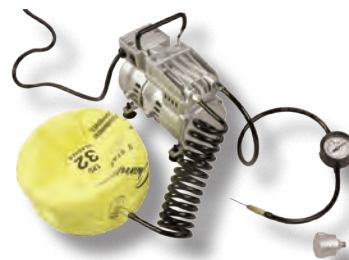

ELECTRIC INFLATION & DEFLATION PUMP EP7000

- ☐ CSA & CE approval
- ☐ 120 Volts AC
- ☐ 1/8 HP oil-less motor
- ☐ Maximum pressure 50 PSI
- ☐ Complete with pressure gauge, 2 hoses & inflation needle

$282.02 each