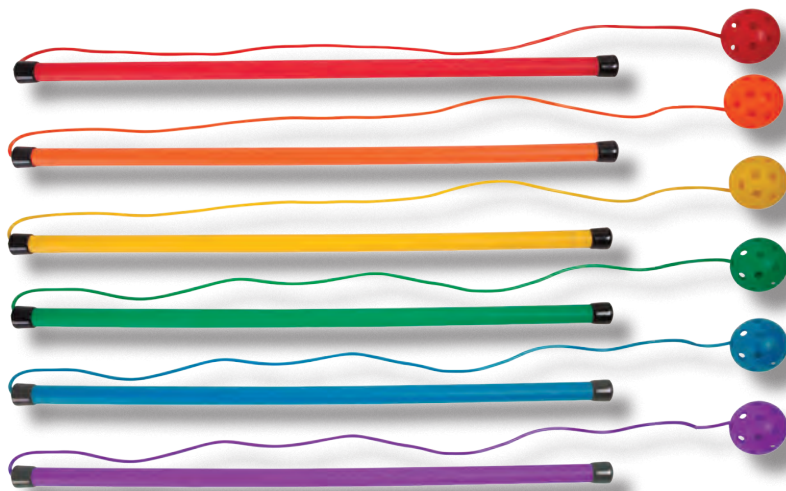

TWIRL & JUMP SET TJSET

- ☐ Twirl & jump
- ☐ Move in circular motion
- ☐ Baton is 32"L
- ☐ Rope is 44"L
- ☐ Great for multiple jumpers
- ☐ Set of 6 colors

$26.24 set