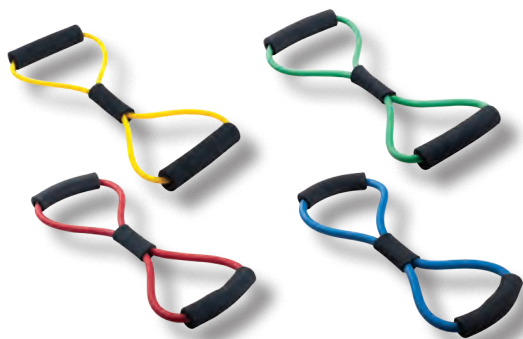

RESISTANCE TONER LOOPS

AT1 ^R

- ☐ Cushioned grips & centers
- ☐ Extra light resistance
- ☐ Yellow

$9.58 each

AT3 ^R

- ☐ Medium resistance
- ☐ Scarlet

$10.96 each

AT2 ^R

- ☐ Light resistance
- ☐ Green

$10.22 each