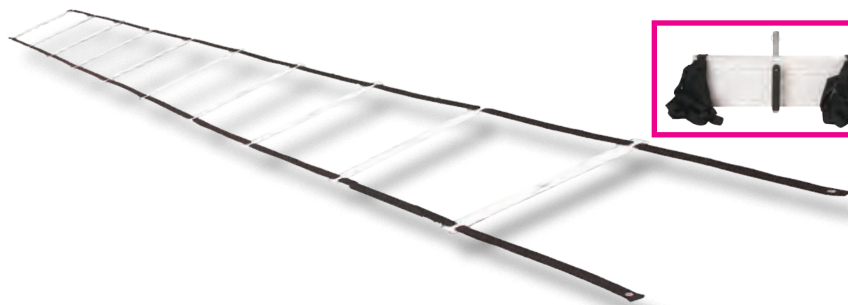

\$199.12 each

AGILITY LADDER TRAINING MAZE

AGL

- 20 Adjustable white hard plastic rungs
- 1"W Black nylon web with metal snap ends
- Two 5-yard sections when snapped together can make a ladder 10 yds. (30') long
- Carrying handle with black plastic coating
- Carrying bag included
- Ladder size 30'L x 20"W