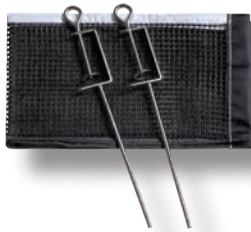

TABLE TENNIS SET AWTSET ^R

- ☐ Compact design
- ☐ Easy to store & take anywhere
- ☐ Versatile & attaches to any table top measuring 75"W & 1.75"
- ☐ Includes expandable/retractable net with post, 2 paddles, 3 balls & mesh carry/storage bag
- ☐ Extend net, clamp down & ready to play

$24.70 set

0.5" TABLE TENNIS NET & POST SET PN103

- ☐ Tie on net
- ☐ 1/2" Metal posts

$10.30 set

1" TABLE TENNIS NET & POST SET PN104

- ☐ Screw on net
- ☐ 1" Metal spikes

$16.02 set

2" TABLE TENNIS NET & POST SET PN105

- ☐ Slip on net
- ☐ 2"H adjustable metal posts

$22.48 set

**NEWLY
DESIGNED**