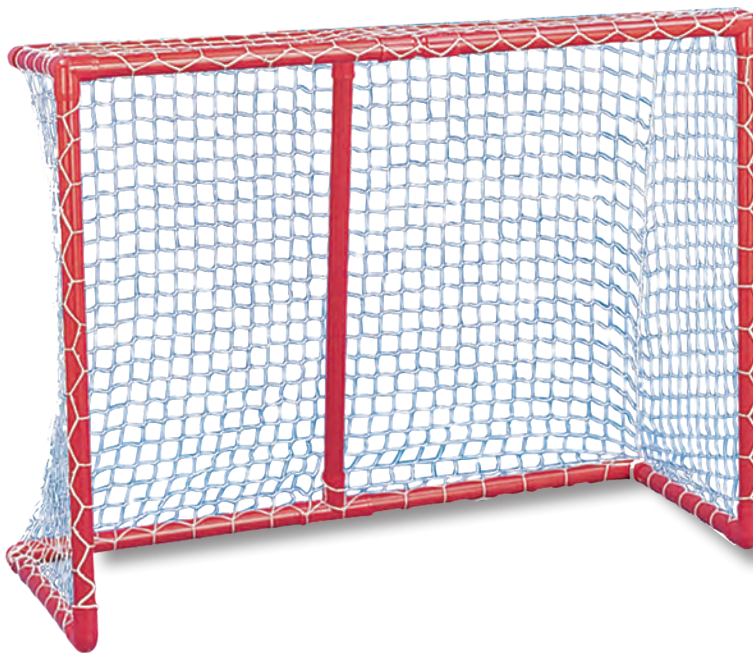

PRO HOCKEY GOAL HG30 ^A

- ☐ Official street hockey goal & net
- ☐ 1-5/8"D Heavy-duty plastic tubing
- ☐ Deluxe net
- ☐ 4.5' x 3.5'

$90.32 each