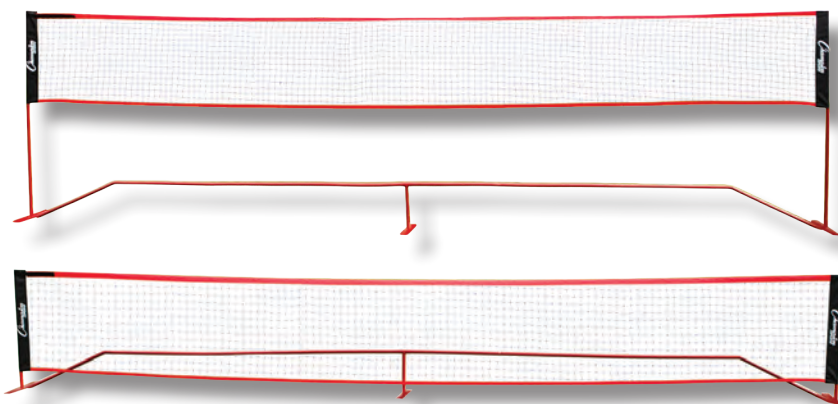

PORTABLE NET SETS

TENNIS NET SET

PTNSET ^R

- ☐ Portable, instant tennis match set
- ☐ Ideal for building skills and backyard fun
- ☐ Quick set-up and break down
- ☐ Includes two 21" rackets, 2 tennis balls & a 12' net kit
- ☐ Carrying case included
- ☐ Made for 2 players (Ages 8+)

$110.90 set

PORT-A-NET SETS

PA20SET ^R

- ☐ Set up for full size courts
- ☐ Adjustable from 30"H to 61"H
- ☐ Durable powder-coated steel frame requires no extra weight for stability
- ☐ Nylon web adjustable strap at top ensures quality net tension
- ☐ Fits easily into a durable nylon bag
- ☐ 20'W x 61'H

$174.52 set

PA14SET ^R

- ☐ Same as the PA20SET but size 14'W x 61'H

$162.80 set

AVAILABLE SPRING
2018

AVAILABLE SPRING
2018

RHINO PRO MINI PORT-A-NET SET

NEW!

PA10SET

- ☐ Durable powder-coated oval steel frame requires no extra weight for stability
- ☐ On-court and off-court use
- ☐ 12 ply - 1.5" durable mesh black PE net
- ☐ Fits easily into a durable nylon bag
- ☐ 10'W & adjustable from 33"H to 63"H

$124.71 set

RHINO PRO MAX PORT-A-NET SET

NEW!

PA18SET

- ☐ Same as the PA10SET but size 18'W & adjustable from 33"H to 63"H

$161.96 set

MINI TENNIS NET SET

MTNSET

- ☐ Great for indoor/ outdoor play and sets up in minutes
- ☐ Made of lightweight steel
- ☐ Carrying case included
- ☐ 10'W x 3'H

$182.38 set