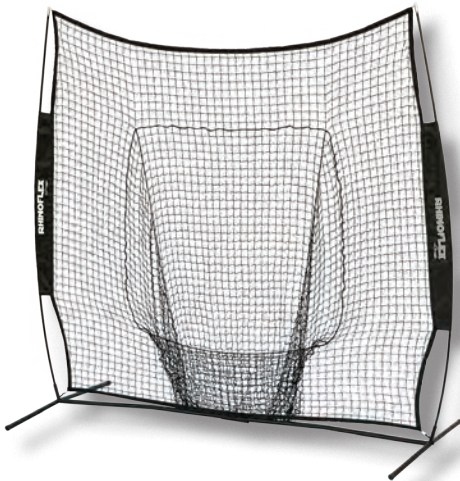

\$299.22 each

PITCHING SAFETY SCREEN

NB7236 **A**

- 36" drop to throw through
- Heavy-duty 1.5" steel tube frame
- Reversible for left-handed or right-handed thrower
- Heavyweight nylon netting
- Pillow case style netting easily slides over frames in seconds
- Overall size 6'W x 6'H

\$203.48 each

POP-UP MULTI-SPORT NET

NB7115 **R** **A**

- Oversized multi-sport net
- Used for many different training activities: golf, soccer, football, baseball & softball
- Carrying case included
- 7'H x 11'W x 5'D

\$124.72 each

BASEBALL & SOFTBALL

NEW!

RHINO FLEX PORTABLE TRAINING NET

RBM77 **R** **A**

- Softball/baseball and pitching & batting net
- Thick fiberglass poles for better energy absorption
- Strong canvas trim and heavier gauge netting
- The strongest, most reliable and most popular portable net for players worldwide
- Collapsible heavy-duty steel frame and thick composite poles
- 7' x 7'