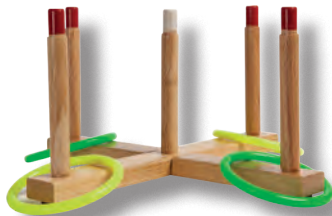

\$58.60 set

RUBBER HORSESHOE SET

IHS1

- Indoor & outdoor horse shoe set
- 4 Rubber horseshoes
- 2 Rubber mats
- Yellow pegs
- 2 Red plastic dowels

\$21.98 set

RING TOSS SET

QS1 R

- Wooden target
- 5 Pegs with printed scores
- 2 Sets of colored rings