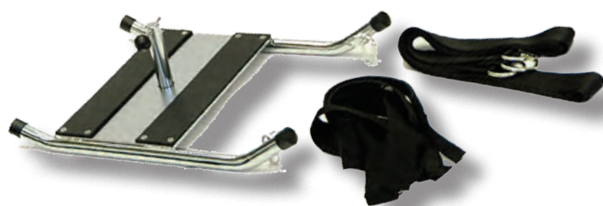

TRAINING SLED

WTS

- ☐ Increases speed & leg strength
- ☐ 1"D rust-resistant galvanized steel
- ☐ 10"L x 16"W padded steel plate
- ☐ Weighs 20 lb & extra weight can be added to increase resistance
- ☐ Waist & shoulder harness is fully adjustable
- ☐ Quick release attachment
- ☐ Up to 150 lb
- ☐ Extra weights are not included

$216.74 each