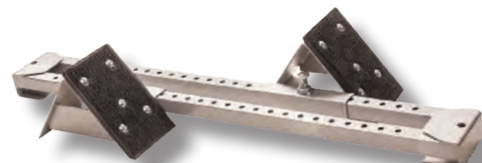

**COMPETITION
STARTING BLOCK**
TSB4

- ☐ Use for both cinder & all weather tracks
- ☐ Spring loaded plunger for pedal adjustment & secure locking
- ☐ 6 Track spikes included
- ☐ Spike wrench for all surfaces
- ☐ Silver powder coated steel construction

$97.10 each