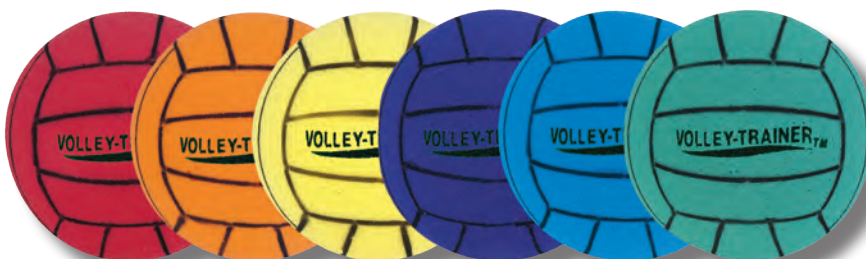

FVBSET

- ☐ 8"
- ☐ High density
- ☐ Low bounce volleyball is ideal for training
- ☐ Lightweight design makes it ideal for indoor game play
- ☐ Set of 6 colors

$84.62 set