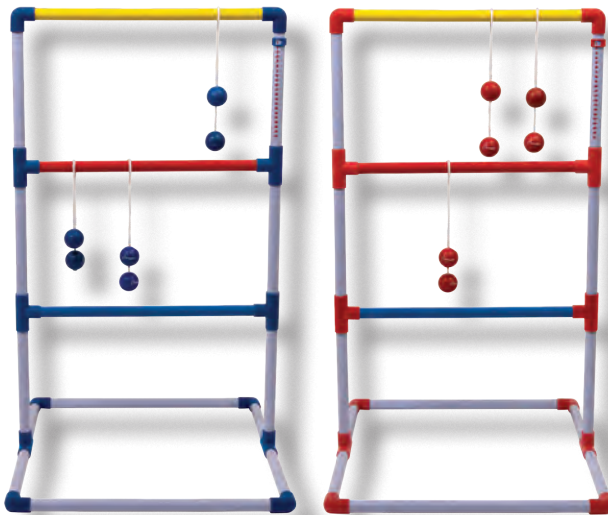

LADDERBALL GAME SET LGSTPRO

NEW!

- ☐ Earn points by throwing balls at different color rung targets attached to ladder
- ☐ Premium high-quality construction
- ☐ Ladder is 39"H x 22"W with 33" deep base for added stability
- ☐ Two 1"D plastic ladders with extra wide base for stability
- ☐ Six bolas with weighted PU sponge golf balls
- ☐ Built-in easy to use scoreboard
- ☐ Carrying case included

$61.52 set

**AVAILABLE SPRING
2018**