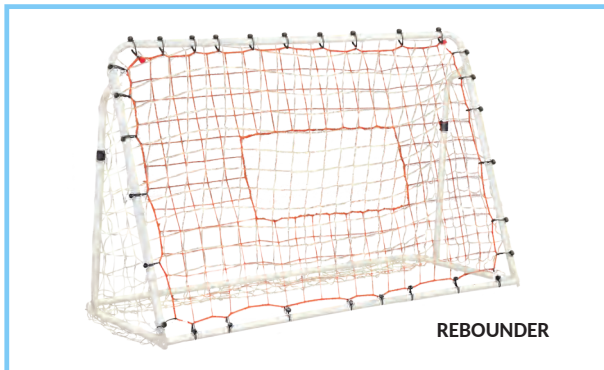

SOCCER

EXTREME SOCCER PORTABLE POP-UP GOALS

SG7240 R

- ☐ Poly/steel frame construction & gusseted, nylon corners
- ☐ Elastic anchor tethers & Velcro® fasteners to hold in folded position
- ☐ Polyester net
- ☐ 8mm mesh
- ☐ 3 Nylon anchor pegs per goal
- ☐ Polyester carrying bag included
- ☐ 6' x 4'

$110.06 pair

SG4830 R

1. ☐ 4' x 3'
2. **$79.22 pair**

SG3018 R

1. ☐ 30"W x 18"H x 18" Base
2. **$49.80 pair**

3 IN 1 SOCCER TRAINING GOAL

SG3IN1

- ☐ 3 in 1 soccer goal, soccer rebounder & soccer target in one
- ☐ Perfect developing multi-soccer skills
- ☐ Heavy-duty weather resistant 1.25" powder-coated 6'W x 4'H frame
- ☐ Easy push button assembly
- ☐ 4'W x 4'H PE net with self-stick hanging loops for easy assembly
- ☐ Bungee cord, rebounder & target included
- ☐ Easy adjustable clamps for multiple rebound angles
- ☐ **Sold as each**
- ☐ 6' x 4'

$116.14 set

REBOUNDER