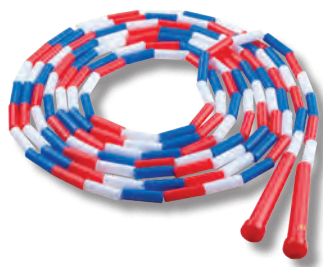

THE ORIGINAL PLASTIC SEGMENTED JUMP ROPES

PR6

- ☐ 6'L Green/White

$2.10 each

PR7

- ☐ 7'L Red/White

$2.46 each

PR8

- ☐ 8'L Yellow/White

$2.72 each

PR9

- ☐ 9'L Blue/White

$2.98 each

PR10

- ☐ 10'L Orange/White

$3.22 each

PR16

- ☐ 16'L Red/White/Blue

$4.98 each