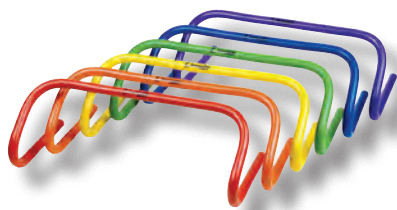

\$13.86 each

PH24

- 24"H

\$15.14 each

SPEED HURDLE SET SPHSET

- White plastic hurdles
- Graduated sizes for speed training
- Nylon carrying bag included
- Set of 4 in 1 of each size (8", 10", 12" & 14"H)

\$72.70 set