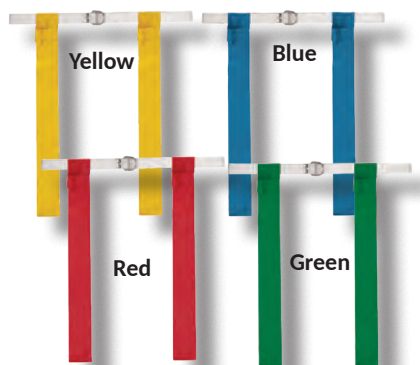

\$9.54 each

FLAG FOOTBALL

Medium

MAGNETIC FLAG BELTS MBELTRDMD

- Magnetic buckle ensures it stays during gameplay, and releases with ease when flags are pulled
- Lightweight molded plastic design
- Encased magnets and rounded edges for safety
- White belt-Red flag

\$76.33 dozen

MBELTRDXL

- Gray belt - Red flag

\$76.33 dozen

XLarge

**AVAILABLE SPRING
2018**

MBELTYLLG

- Black belt - Yellow flag

\$76.33 dozen

MBELTYLXL

- Gray belt - Yellow flag

\$76.33 dozen

FLAG FOOTBALL SET FFB1

- 1" Belt with 2 Velcro flags
- Slide on tabs
- One size fits all
- 42"L
- Available in 4 colors

\$26.02 dozen

REPLACEMENT FLAGS FFB2