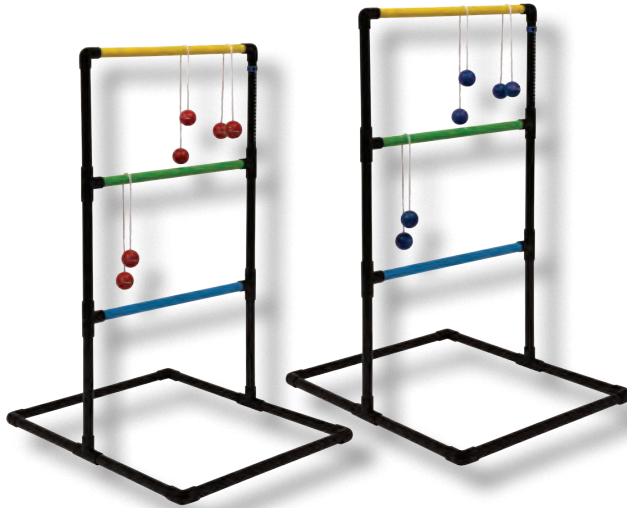

LADDERBALL GAME SET LGSTSET

**NEWLY
DESIGNED**

- ☐ Earn points by throwing balls at different color rung targets attached to ladder
- ☐ Ladder is 39"H x 22"W with 33" deep base for added stability
- ☐ Two 1"D plastic ladders
- ☐ Six bolas with weighted PU sponge golf balls
- ☐ Carrying case included

$44.36 set