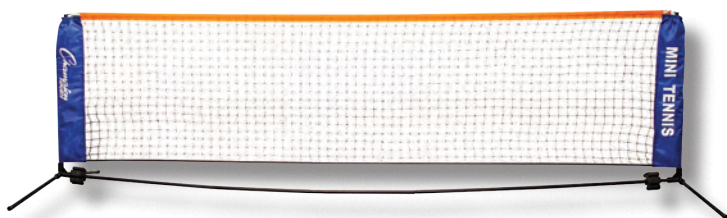

PA18SET

- ☐ Same as the PA10SET but size 18'W & adjustable from 33"H to 63"H

$161.96 set

MINI TENNIS NET SET

MTNSET

- ☐ Great for indoor/ outdoor play and sets up in minutes
- ☐ Made of lightweight steel
- ☐ Carrying case included
- ☐ 10'W x 3'H

$182.38 set