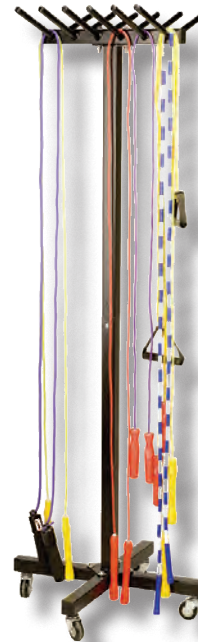

PORTABLE JUMP ROPE CART JRS12M ^A

- Twelve 8"D post holds over 200 ropes
- Made of black powder-coated steel tubing
- Rubber casters for easy movement
- 23"L x 23"W x 65"H

$183.48 each