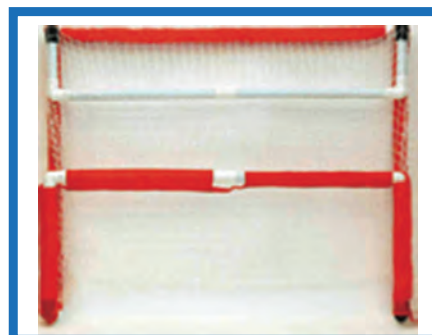

FHG54 ^A

- ☐ Fully foldable & collapsible high-impact resistant 1"D ABS goal
- ☐ Custom fittings allow the top & bottom of the goal to fold inward
- ☐ All weather net with heavy-duty nylon sleeve
- ☐ Perfect for indoor or outdoor use
- ☐ 4.5' x 3.5'

$108.18 each

SHOWN FOLDED