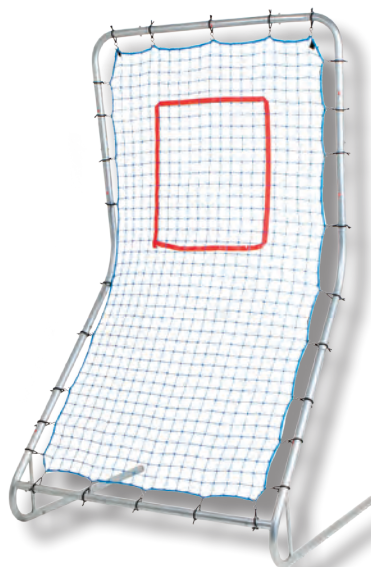

ARC REBOUNDER

AR4272 R A

- ☐ Versatile, allows players to practice everything from pitching to taking grounders
- ☐ Made with silver powder-coated durable 1 1/4" steel frame
- ☐ Strike zone outline to practice pitch location and accurate throwing
- ☐ 30-ply mesh PE netting
- ☐ Includes 28 bungee hooks and 4 ground spikes
- ☐ 72" Height

$115.09 each

**AVAILABLE SPRING
2018**