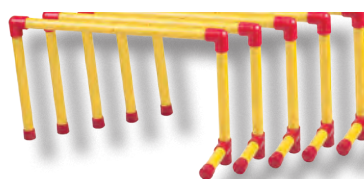

UH12SET

- ☐ Fixed height 12"H
- ☐ Each hurdle is 20"W
- ☐ Set of 6

$128.86 set