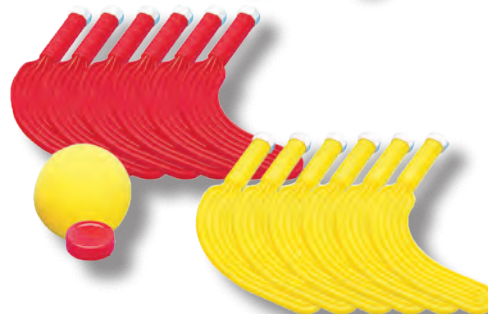

SCOOTER HOCKEY SET SHS1

- ☐ 12 sticks (6 Yellow & 6 Red)
- ☐ One 7" Yellow foam ball
- ☐ One 4" Red puck

$33.86 set