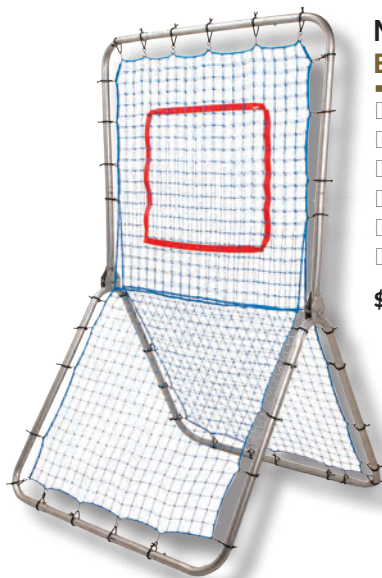

BASEBALL & SOFTBALL

MULTI-SPORT PITCH BACK SCREEN BN4272 R A

- ☐ 1 1/4" Powder-coated steel frame
- ☐ Multipositional upper frame
- ☐ Rotates to different angles for ground balls, line drives & pop flies
- ☐ Can be used for soccer or basketballs
- ☐ Heavyweight nylon blue netting
- ☐ Heavy-duty 42"Wx72"H

$112.79 each