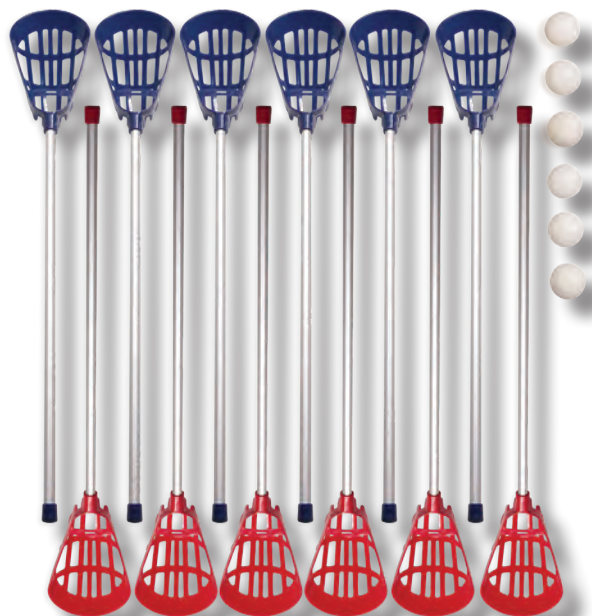

SOFT LACROSSE SET

LAXSR

- ☐ Great team sport for Phys Ed or rec classes
- ☐ Can be used indoors or outdoors
- ☐ 40"L Aluminum sticks (6 Red & 6 Royal Blue)
- ☐ Collapsible soft plastic head
- ☐ 6 White vinyl balls

$148.74 set