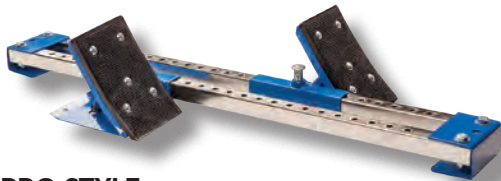

**PRO STYLE
STARTING BLOCK**
TSB2

- ☐ Threaded channels let you adjust pedals to any angle
- ☐ Once adjusted rubber pedals lock in place
- ☐ 6 Track spikes included
- ☐ Aluminum construction

$129.28 each