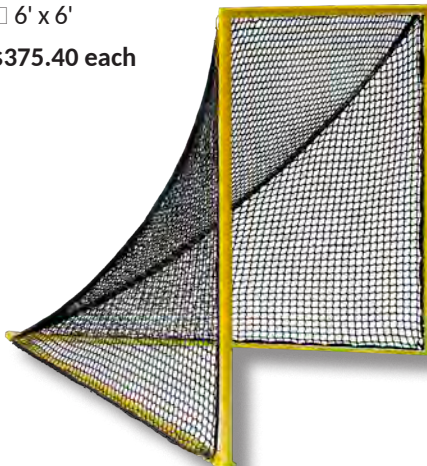

PRO COLLEGIATE GOAL

LNGPROXX

- ☐ Pro Collegiate/H.S. lacrosse game goal
- ☐ Multiple piece construction goal
- ☐ 2"D Orange powder coated, heavy-duty galvanized steel tubing
- ☐ One-piece welded top rail with mitered corners
- ☐ 3"W x 3/8" thick flat steel ground bar with lacing rails allows for more goal stability
- ☐ Net not included
- ☐ 6' x 6'

$375.40 each

PRO COLLEGIATE GOAL

LNGPROXXYL

- ☐ Same as Pro Collegiate/H.S. lacrosse game goal with yellow steel tubing and black net
- ☐ Net not included
- ☐ 6' x 6'

$375.40 each