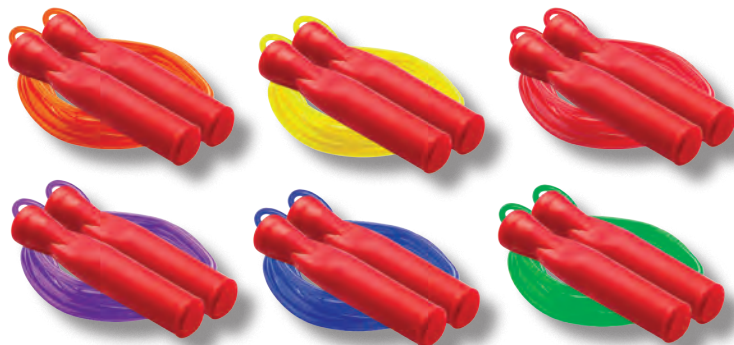

BSR SERIES JUMP ROPES

BSR7

- ☐ Professional ball-bearing licorice speed rope
- ☐ Custom contoured plastic handle
- ☐ 6 Colors available
- ☐ Rope color cannot be specified
- ☐ 7'L Red handle

$2.92 each