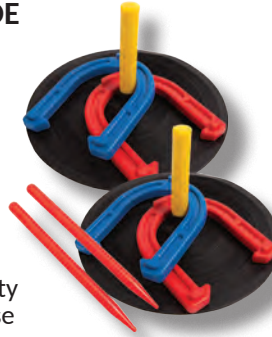

\$58.60 set

RUBBER HORSESHOE SET

IHS1

- Indoor & outdoor horse shoe set
- 4 Rubber horseshoes
- 2 Rubber mats
- Yellow pegs
- 2 Red plastic dowels

\$21.98 set

RING TOSS SET

QS1 R

- Wooden target
- 5 Pegs with printed scores
- 2 Sets of colored rings