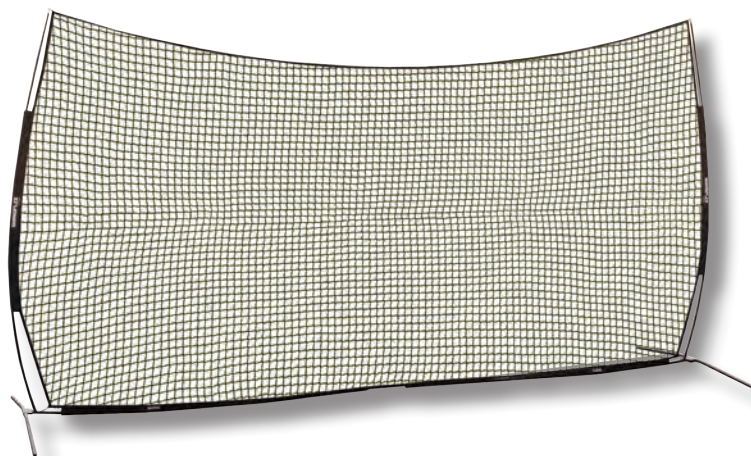

\$239.80 each

**AVAILABLE SPRING
2018**

RHINO FLEX BARRIER NET

NEW!

RBN2111 A

- Durable unique Rhino Flex design
- Use it as a backstop, barrier net or for field division
- Great for Lacrosse, Soccer and other sports
- Breaks down in minutes
- Comes complete with net, ground frame, stakes and composite bow poles
- Good for all ages
- Carrying bag with wheels included
- 21' x 11'