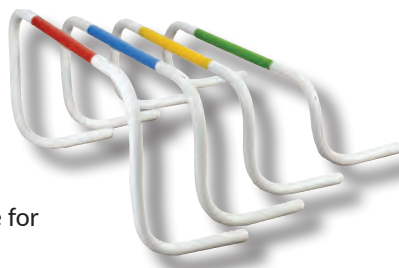

SPEED HURDLE SET SPHSET

- ☐ White plastic hurdles
- ☐ Graduated sizes for speed training
- ☐ Nylon carrying bag included
- ☐ Set of 4 in 1 of each size (8", 10", 12" & 14"H)

$72.70 set