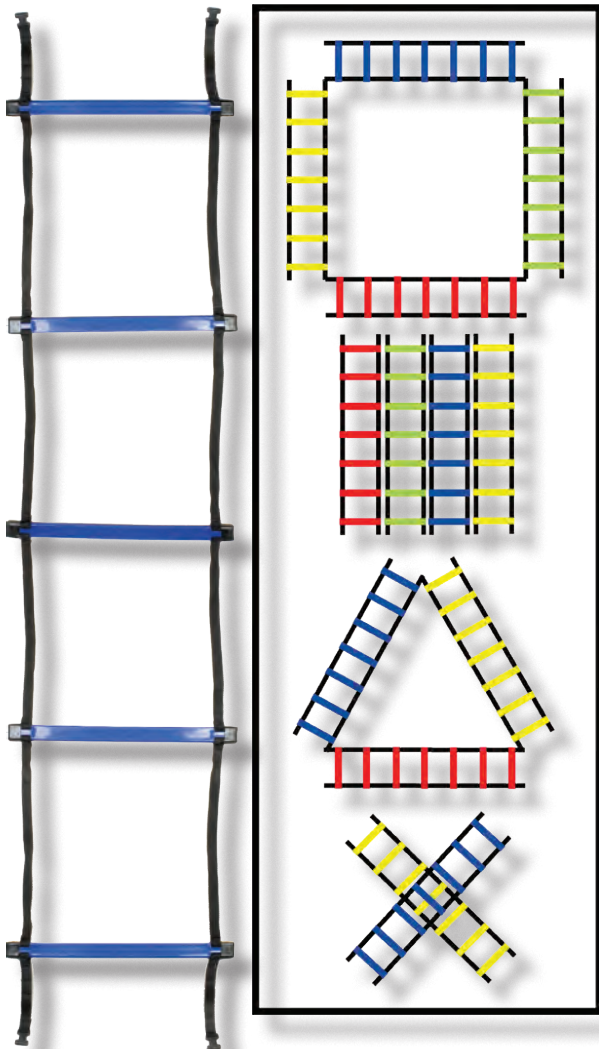

HAL12

- 18'L
- Multicolored 12 hoop ladder
- Combine sets for more complex configurations
- Easy to fold
- Carrying bag included

\$27.20 each

SECTIONED AGILITY LADDER SET

AGLCLR

- Four 2-meter (6.5") x 16"W colored ladder set
- Connect the Red, Yellow, Blue & Green 2-meter sections to form an 8-meter multicolored ladder