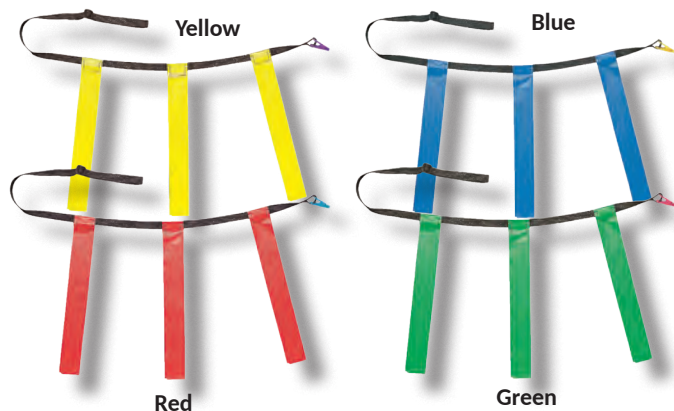

\$76.33 dozen

MBELTRDXL

- Gray belt - Red flag

\$76.33 dozen

XLarge

**AVAILABLE SPRING
2018**

MBELTYLLG

- Black belt - Yellow flag

\$76.33 dozen

MBELTYLXL

- Gray belt - Yellow flag

\$76.33 dozen

FLAG FOOTBALL SET FFB1

- 1" Belt with 2 Velcro flags
- Slide on tabs
- One size fits all
- 42"L
- Available in 4 colors

\$26.02 dozen

REPLACEMENT FLAGS FFB2

- Available in 4 colors

\$16.70 dozen

TRIPLE FLAG FOOTBALL SET TFFAX

- Adult size XL
- 40"L - 50"W
- Quick release clip
- Available in 4 colors

\$43.70 dozen

TFFA

- Adult size
- 32"L - 39"W

\$42.22 dozen