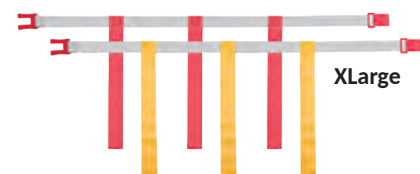

\$9.54 each

FLAG FOOTBALL

Medium

MAGNETIC FLAG BELTS MBELTRDMD

- Magnetic buckle ensures it stays during gameplay, and releases with ease when flags are pulled
- Lightweight molded plastic design
- Encased magnets and rounded edges for safety
- White belt-Red flag

**Magnetic System
Keeps Belt Secure**

Large

\$76.33 dozen

MBELTYLMD

- White belt -Yellow flag

\$76.33 dozen

MBELTRDLG

- Black belt- Red flag

\$76.33 dozen

MBELTRDXL

- Gray belt - Red flag

\$76.33 dozen

XLarge

**AVAILABLE SPRING
2018**

MBELTYLLG

- Black belt - Yellow flag