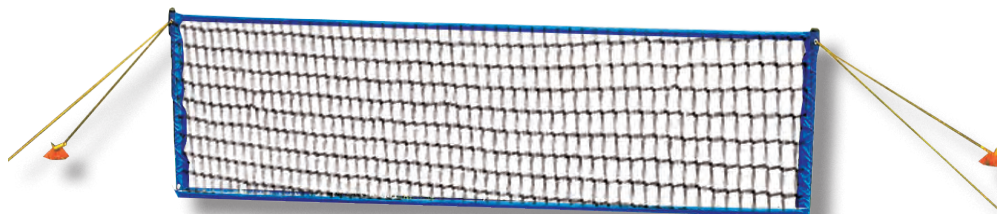

\$156.72 pair

OFFICIAL SIZE NET 204

- 3.5 mm
- Twisted 5" square polyethylene netting
- 24'W x 8'H x 4'D x 10'B
- Available in Orange & White

\$201.72 pair

OFFICIAL SIZE NET 205

- 4.0 mm
- Braided 5" square polyethylene netting
- 24'W x 8'H x 4'D x 10'B
- Available in Blue, Orange, Red, White & Yellow

\$259.26 pair

OFFICIAL SIZE NET 206OR

- 6.0 mm
- Braided polyethylene netting
- 24'W x 8'H x 4'D x 10'B
- Orange only

\$417.66 pair

FIELD HOCKEY NET HN20

- 2.5 mm
- Braided 1.5" square polyethylene netting
- Official size
- 12'W x 7'H x 4'D
- Black

\$199.20 pair

NET FASTENERS SNT

- Velcro® net fasteners attaches net to any goal post up to 4"D

\$24.60 dozen

SOCCER & TENNIS NET NSTSET

- Great practice drill net
- 2 metal poles
- Guide ropes with anchors
- 10'W x 2'4"H