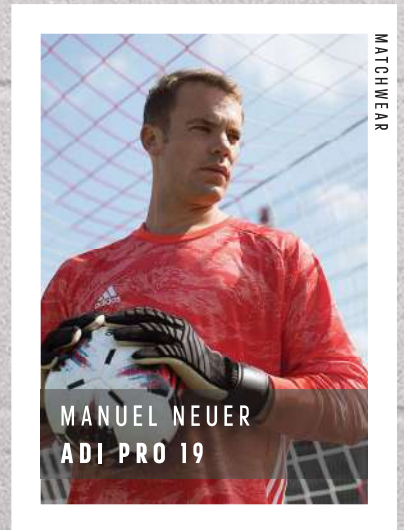

TEAMWEAR LINE-UP

2019