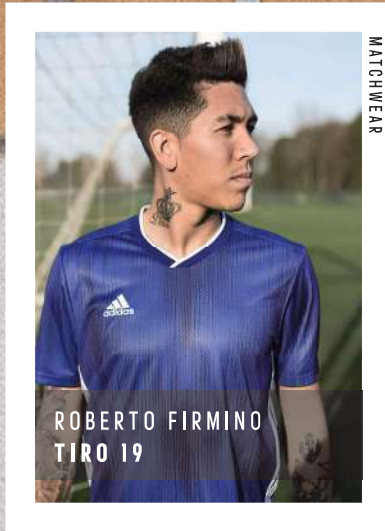

TEAMWEAR LINE-UP

2019