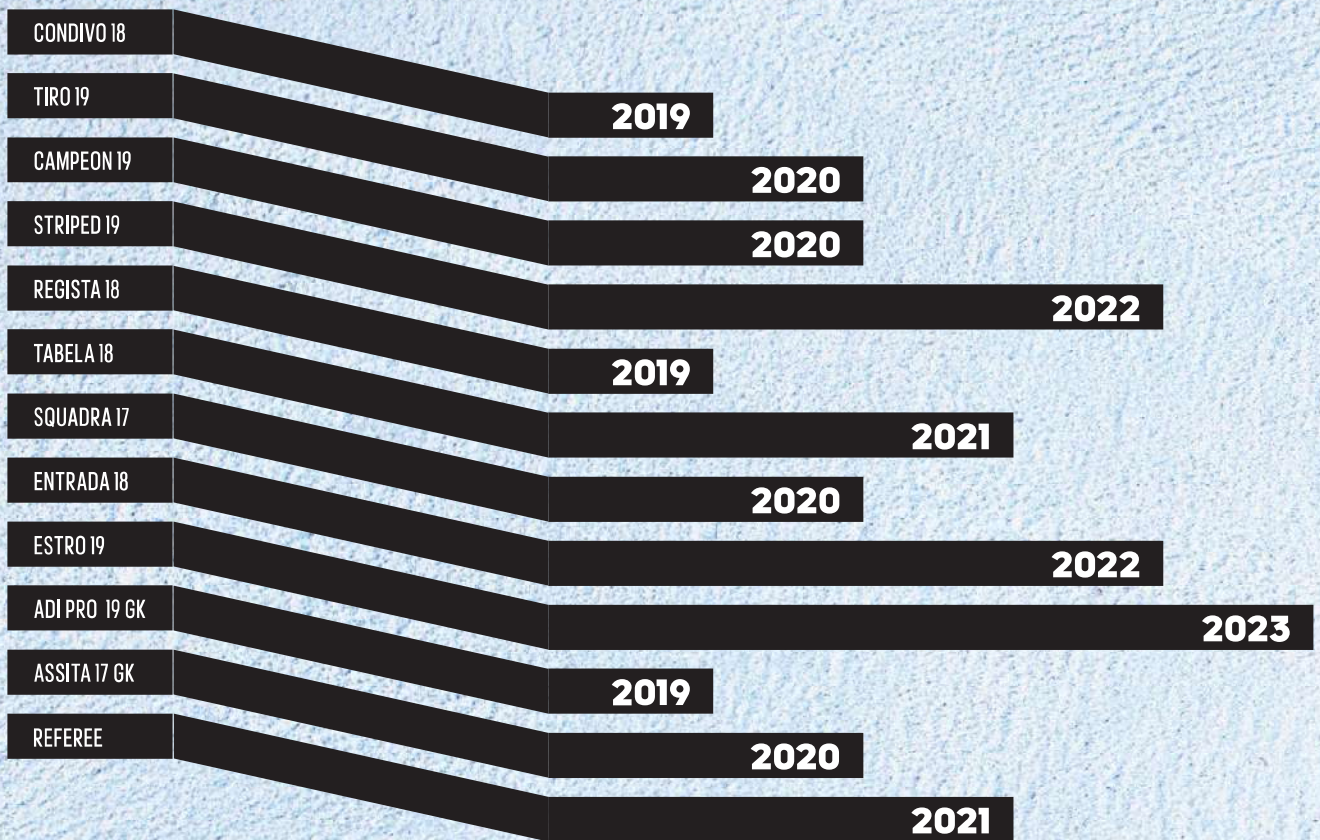

LIFECYCLE

JERSEYS