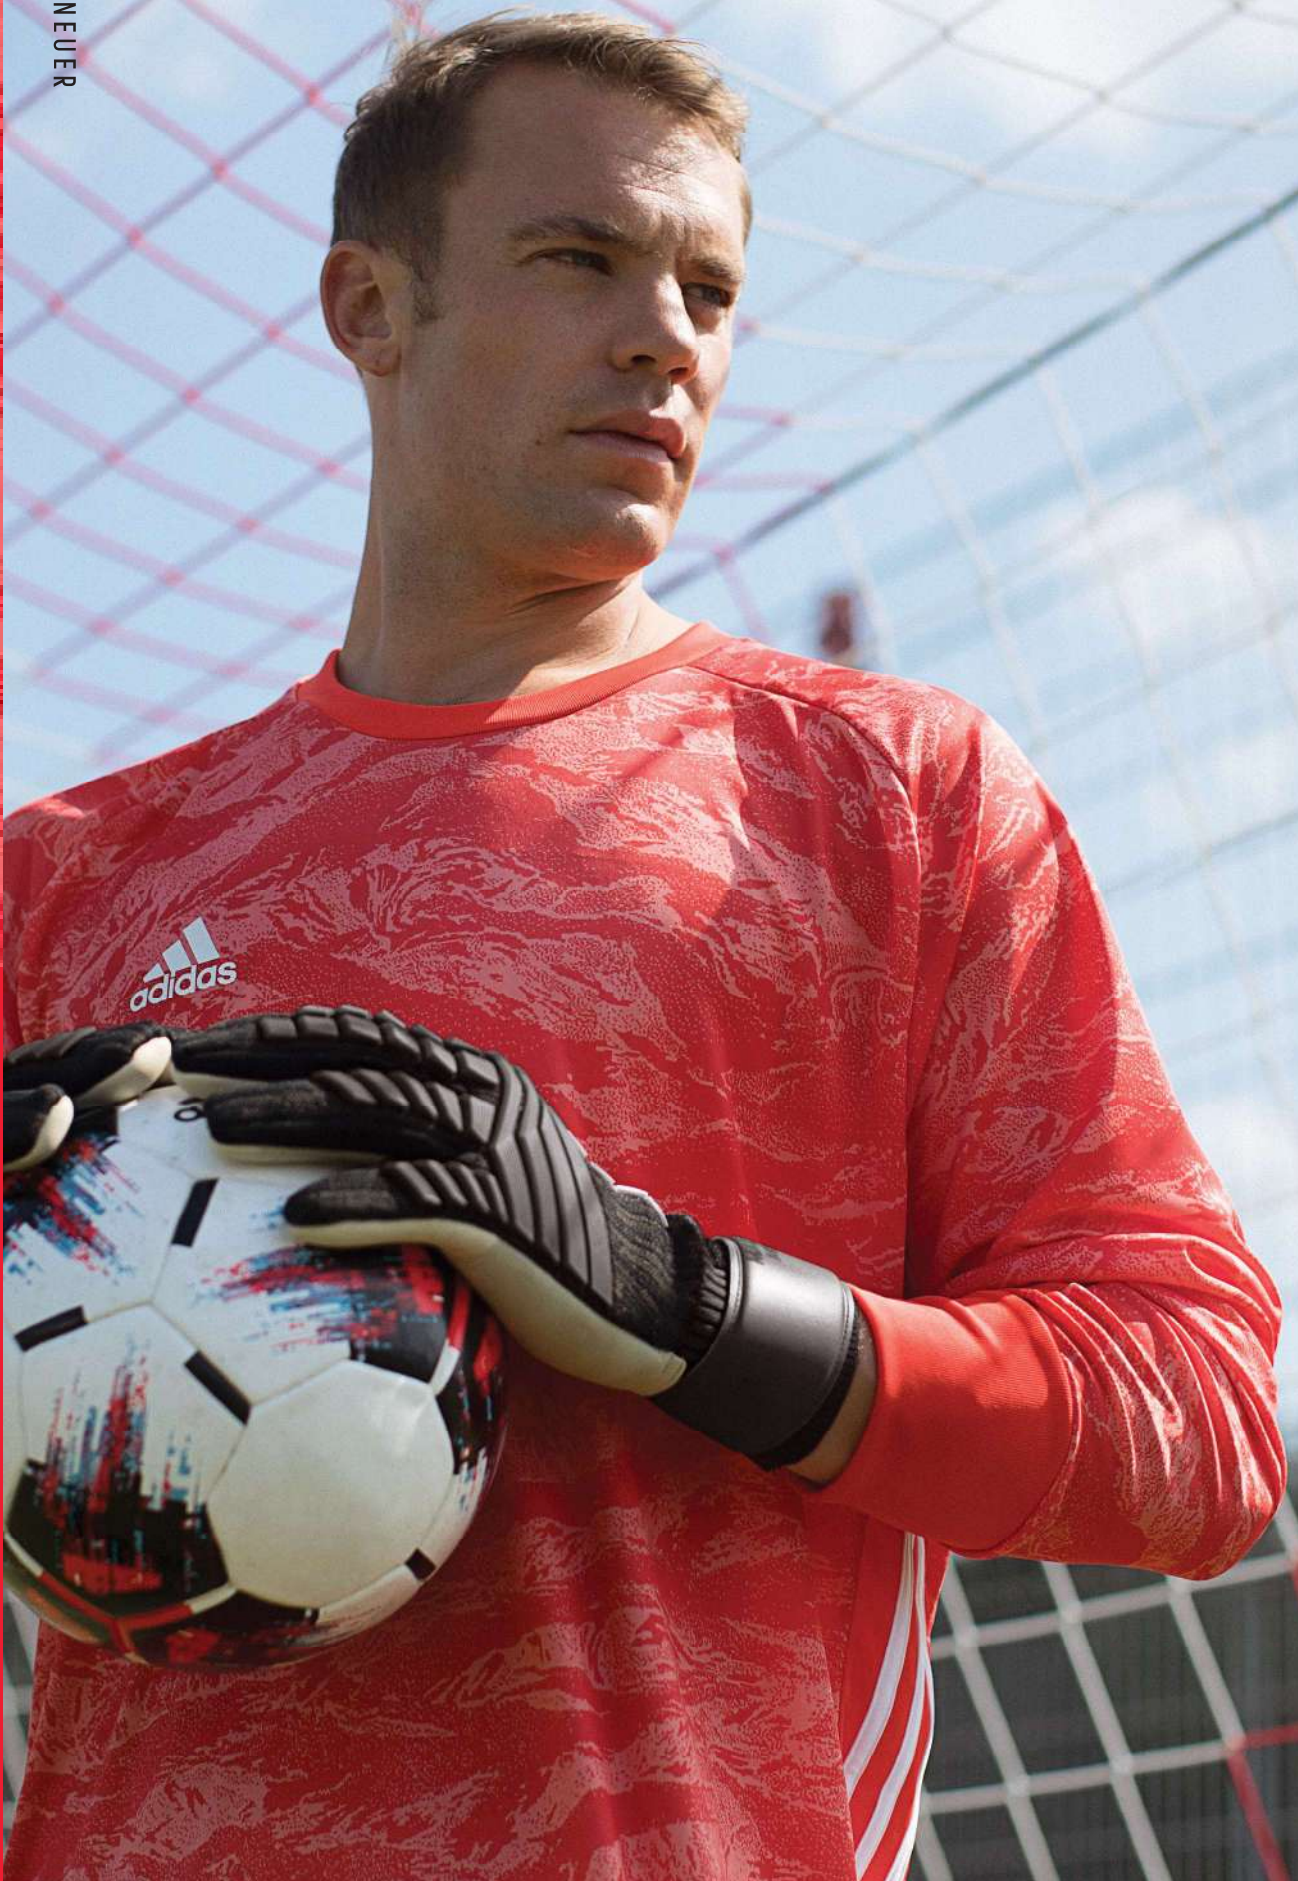

MANUEL NEUER